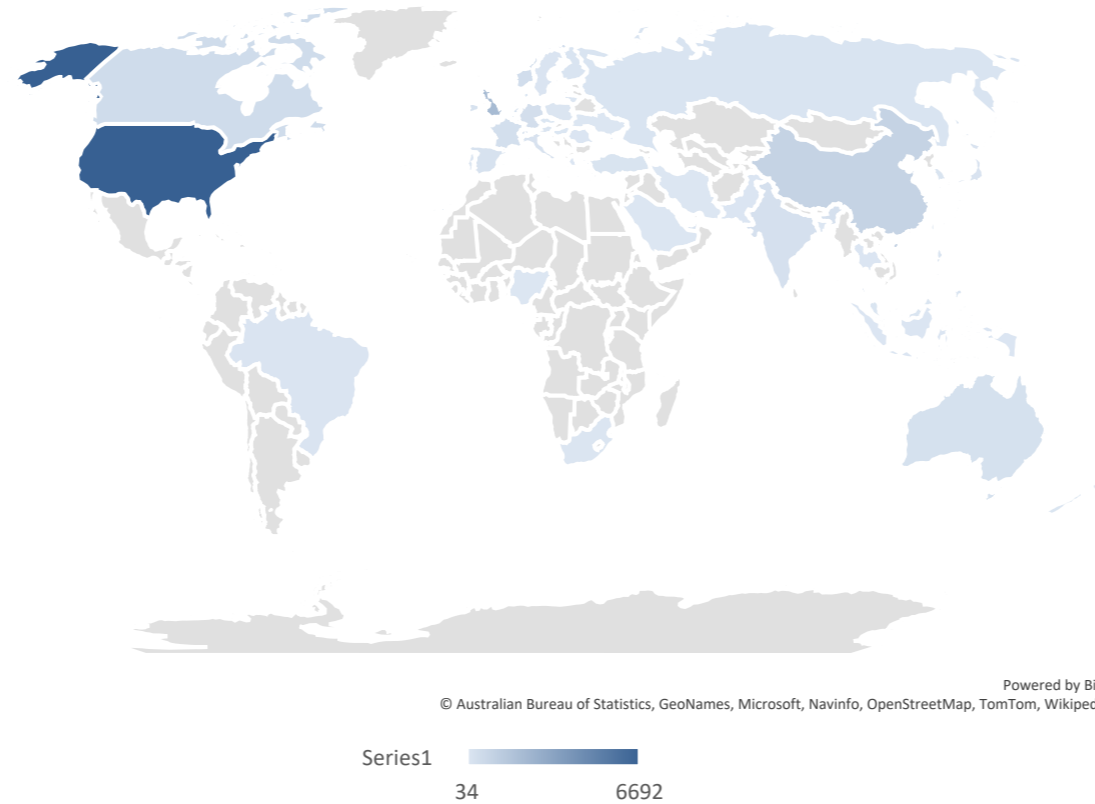

Halldale.com – E-News Overview

E-News distribution by country

■ United States	■ United Kingdom	■ China	■ Canada	■ Norway
■ Germany	■ France	■ India	■ Australia	■ Netherlands
■ Spain	■ Ireland	■ Italy	■ United Arab Emirates	■ Singapore
■ Japan	■ South Korea	■ Turkey	■ Philippines	■ Finland
■ Russia	■ Sweden	■ Hong Kong	■ Belgium	■ (not set)
■ Brazil	■ Israel	■ New Zealand	■ Malaysia	■ Switzerland
■ Taiwan	■ South Africa	■ Poland	■ Portugal	■ Austria
■ Indonesia	■ Greece	■ Pakistan	■ Romania	■ Thailand
■ Denmark	■ Czechia	■ Hungary	■ Bangladesh	■ Qatar
■ Ukraine	■ Saudi Arabia	■ Lithuania	■ Nigeria	■ Iran

E-News distribution by Region

Analytics Overview

27,980 contacts – CAT
23,718 contacts – MST
32,047 contacts - SCT
15.5%+ open rate per month
1.3% CTR

Line Chart showing impression data

Talk to the team to find out how Halldale can support your marketing programme.

Holly Foster
Email: holly.foster@halldale.com Tel: +1 813 994 0191

Jeremy Humphreys
Email: jeremy.humphreys@halldale.com Tel: +44 (0)1252 532009