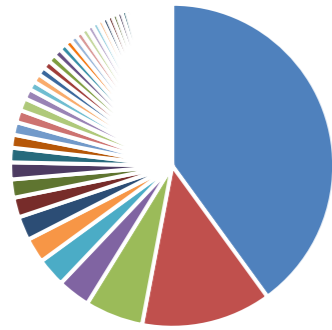

Halldale.com – E-News Overview

E-News distribution by country