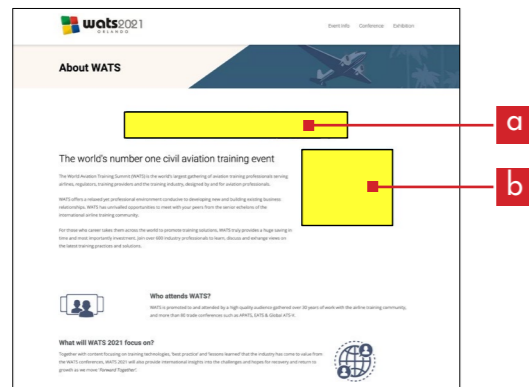

Digital Advertising Rates 2024

Website Advertising Rates (prices are per month)

Halldale.com Website

Website Banner			
Prices per Month			
	US$	Euro	UK£
CAT			
Leaderboard 1	$2,180.00	€ 1,880.00	£1,620.00
Leaderboard 2 Middle	$1,310.00	€ 1,130.00	£980.00
Leaderboard 3 Bottom	$1,465.00	€ 1,270.00	£1,090.00
Right Rail 4 Top	$3,040.00	€ 2,630.00	£2,260.00
Right Rail 5 Middle	$2,450.00	€ 2,120.00	£1,820.00
Right Rail 6 Bottom	$2,300.00	€ 1,990.00	£1,710.00

Event Website			
Banner (a)	$2,580.00	€ 2,820.00	£2,420.00
Banner (b)	$2,100.00	€ 2,590.00	£2,220.00

Event website