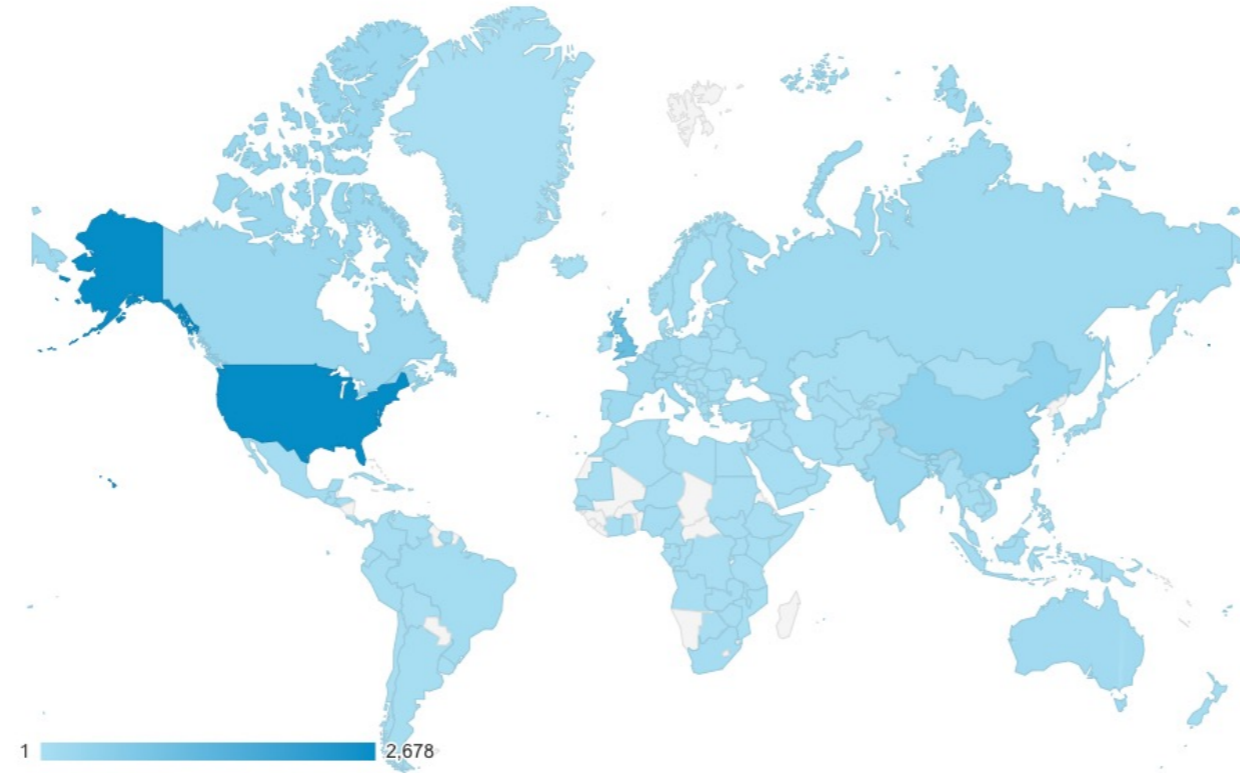

HalldaleGroup

Online Media Kit

Halldale.com – Website Overview

Website visitors - Top 50 countries

1. United States	26. Poland
2. United Kingdom	27. Philippines
3. China	28. Mexico
4. Canada	29. Finland
5. India	30. Hong Kong
6. Germany	31. Malaysia
7. France	32. Belgium
8. Italy	33. Israel
9. Spain	34. South Africa
10. Russia	35. Switzerland
11. Australia	36. Thailand
12. Netherlands	37. Taiwan
13. Singapore	38. Bangladesh
14. Turkey	39. Greece
15. Japan	40. Portugal
16. Norway	41. Argentina
17. Brazil	42. New Zealand
18. South Korea	43. Ukraine
19. (not set)	44. Bulgaria
20. Ireland	45. Hungary
21. Sweden	46. Peru
22. Indonesia	47. Austria
23. Nigeria	48. Kazakhstan
24. Colombia	49. Pakistan
25. United Arab Emirates	50. Vietnam

Website activity by Region

1. Americas	3,315 (37.45%)
2. Europe	3,076 (34.75%)
3. Asia	1,913 (21.61%)
4. Africa	283 (3.20%)
5. Oceania	178 (2.01%)
6. (not set)	87 (0.98%)

Analytics Overview

12850 users per month
 14000 sessions per month
 23000 page views per month
 00:01:54 average session duration