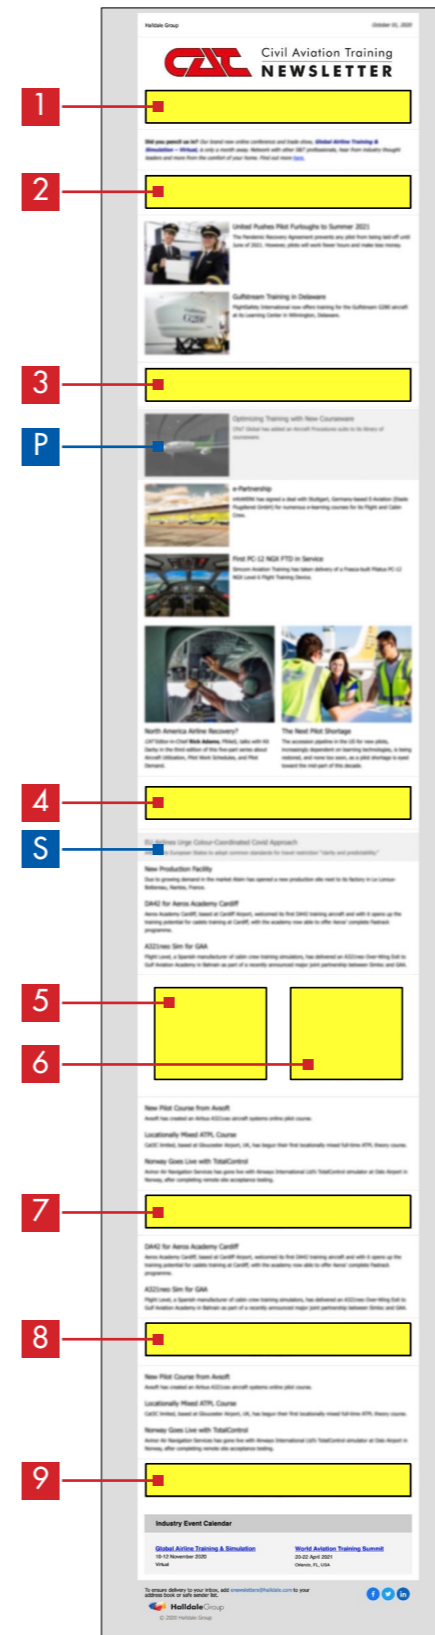

Event Website			
Banner (a)	\$2,580.00	€ 2,820.00	£2,420.00
Banner (b)	\$2,100.00	€ 2,590.00	£2,220.00

Event website

halldale.com website

Newsletter

Newsletter Advertising Rates (prices are per month)

	US\$	Euro	UK£
Banner 1	4160.00	3575.00	3080.00
Banner 2	3915.00	3365.00	2900.00
Banner 3	3355.00	2885.00	2485.00
Banner 4	3003.00	2585.00	2225.00
Medium Rectangle (left) 5	2775.00	2385.00	2055.00
Medium Rectangle (right) 6	2775.00	2385.00	2055.00
Banner 7	2255.00	1940.00	1670.00
Banner 8	2035.00	1745.80	1505.00
Banner 9	1830.00	1575.00	1355.00

Website Leaderboard: 728 x 90 pixels
and 320 x 50 pixels (for mobile device viewing)

Website Medium Rectangle: 300 x 250 pixels

Newsletter banner: 728 x 90 pixels

Newsletter Medium Rectangle: 300 x 250 pixels