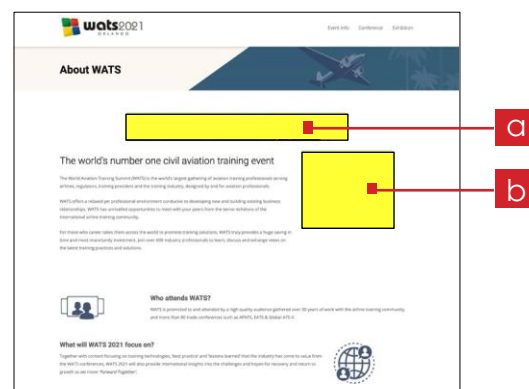

Digital Advertising Rates 2024

Website Advertising Rates (prices are per month)

Halldale.com Website US$ Euro UK£

MST			
Leaderboard 1	$1,145.00	€ 990.00	£850.00
Leaderboard 2 Middle	$595.00	€ 520.00	£450.00
Leaderboard 3 Bottom	$1,015.00	€ 880.00	£760.00
Right Rail 4 Top	$1,035.00	€ 900.00	£770.00
Right Rail 5 Middle	$1,430.00	€ 1,240.00	£1,060.00
Right Rail 6 Bottom	$1,520.00	€ 1,320.00	£1,130.00

Event Website			
Banner (a)	$2,580.00	€ 2,820.00	£2,420.00
Banner (b)	$2,100.00	€ 2,590.00	£2,220.00

Event website