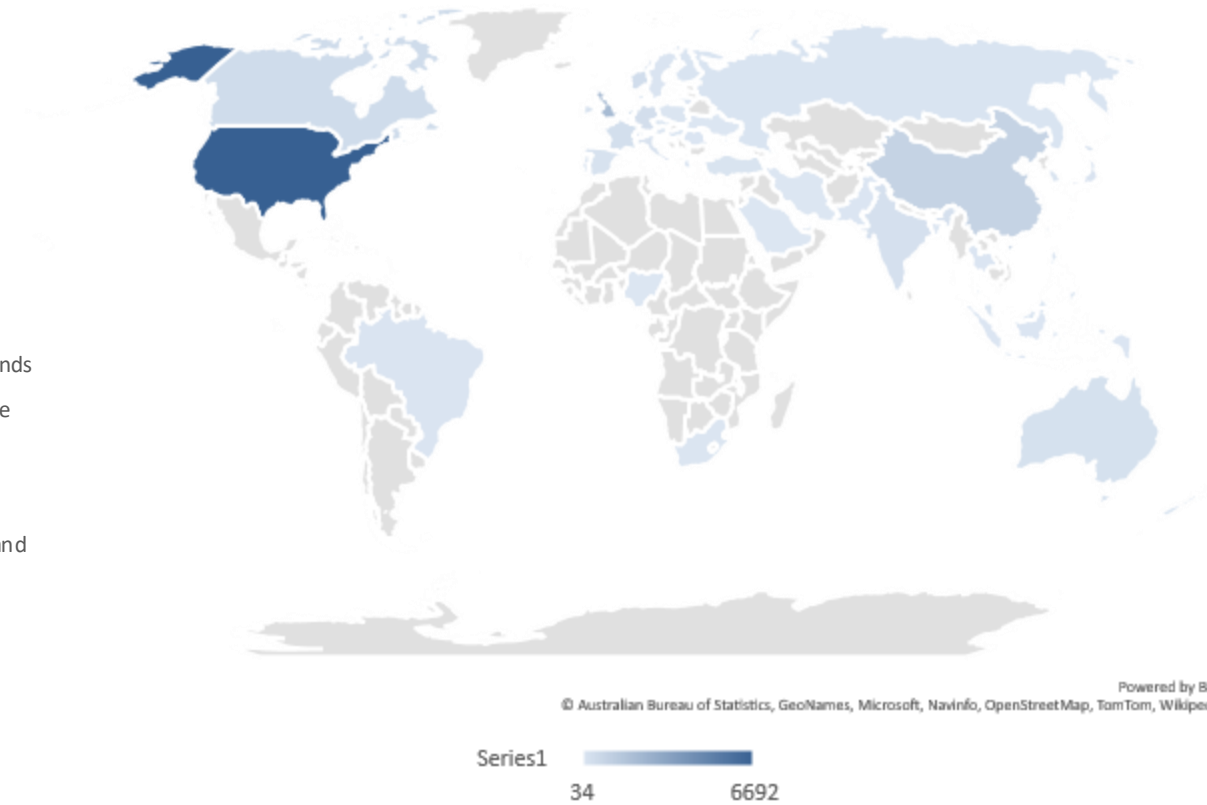

Halldale.com – E-News Overview

Analytics Overview

■ United States	■ United Kingdom	■ China	■ Canada	■ Norway
■ Germany	■ France	■ India	■ Australia	■ Netherlands
■ Spain	■ Ireland	■ Italy	■ United Arab Emirates	■ Singapore
■ Japan	■ South Korea	■ Turkey	■ Philippines	■ Finland
■ Russia	■ Sweden	■ Hong Kong	■ Belgium	■ (not set)
■ Brazil	■ Israel	■ New Zealand	■ Malaysia	■ Switzerland
■ Taiwan	■ South Africa	■ Poland	■ Portugal	■ Austria
■ Indonesia	■ Greece	■ Pakistan	■ Romania	■ Thailand
■ Denmark	■ Czechia	■ Hungary	■ Bangladesh	■ Qatar
■ Ukraine	■ Saudi Arabia	■ Lithuania	■ Nigeria	■ Iran

E-News distribution by Region

24,025 contacts – MST
25,974 contacts - SCT
15.5%+ open rate per month
1.3% CTR

Line chart with impression data

Talk to the team to find out how Halldale can support your marketing programme.

Holly Foster
Email: holly.foster@halldale.com
Tel: +1 813 994 0191

Jeremy Humphreys
Email: jeremy.humphreys@halldale.com
Tel: +44 (0)1252 532009