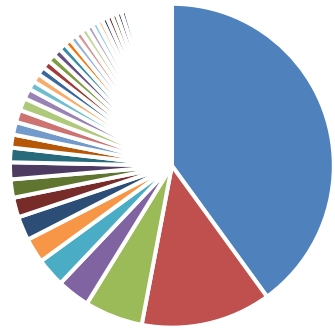

Halldale.com – E-News Overview

Analytics Overview

E-News distribution by country