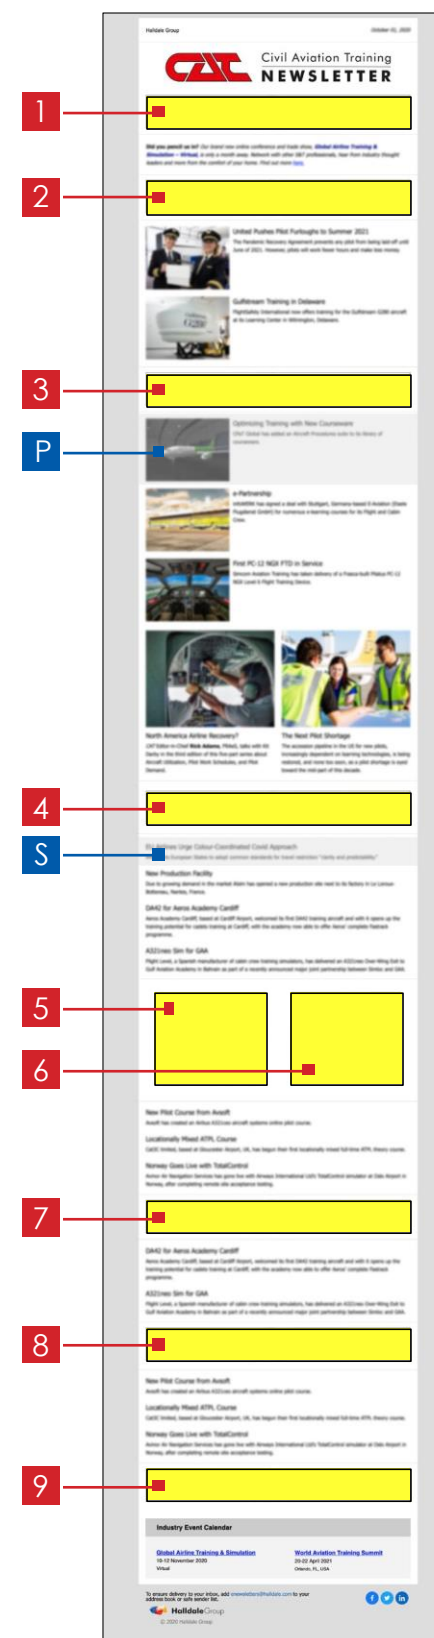

Halldale.com Website US\$ Euro UK£

MST			
Leaderboard 1	\$1,145.00	€ 990.00	£850.00
Leaderboard 2 Middle	\$595.00	€ 520.00	£450.00
Leaderboard 3 Bottom	\$1,015.00	€ 880.00	£760.00
Right Rail 4 Top	\$1,035.00	€ 900.00	£770.00
Right Rail 5 Middle	\$1,430.00	€ 1,240.00	£1,060.00
Right Rail 6 Bottom	\$1,520.00	€ 1,320.00	£1,130.00

Event Website			
Banner (a)	\$2,580.00	€ 2,820.00	£2,420.00
Banner (b)	\$2,100.00	€ 2,590.00	£2,220.00

Event website

halldale.com website

Newsletter

Newsletter Advertising Rates (prices are per month)

	US\$	Euro	UK£
Banner 1	4160.00	3575.00	3080.00
Banner 2	3915.00	3365.00	2900.00
Banner 3	3355.00	2885.00	2485.00
Banner 4	3003.00	2585.00	2225.00
Medium Rectangle (left) 5	2775.00	2385.00	2055.00
Medium Rectangle (right) 6	2775.00	2385.00	2055.00
Banner 7	2255.00	1940.00	1670.00
Banner 8	2035.00	1745.80	1505.00
Banner 9	1830.00	1575.00	1355.00
Sponsored Content			
Premium (P)	6255.00	5375.00	4635.00
Standard (S)	5005.00	4300.00	3705.00
Video Placement	3445.00	2960.00	2550.00

Featured on home page premium charge of \$1135/€975/£840

Advertising Specifications

- Website Leaderboard: 728 x 90 pixels and 320 x 50 pixels (for mobile device viewing)
- Website Medium Rectangle: 300 x 250 pixels
- Newsletter banner: 728 x 90 pixels
- Newsletter Medium Rectangle: 300 x 250 pixels