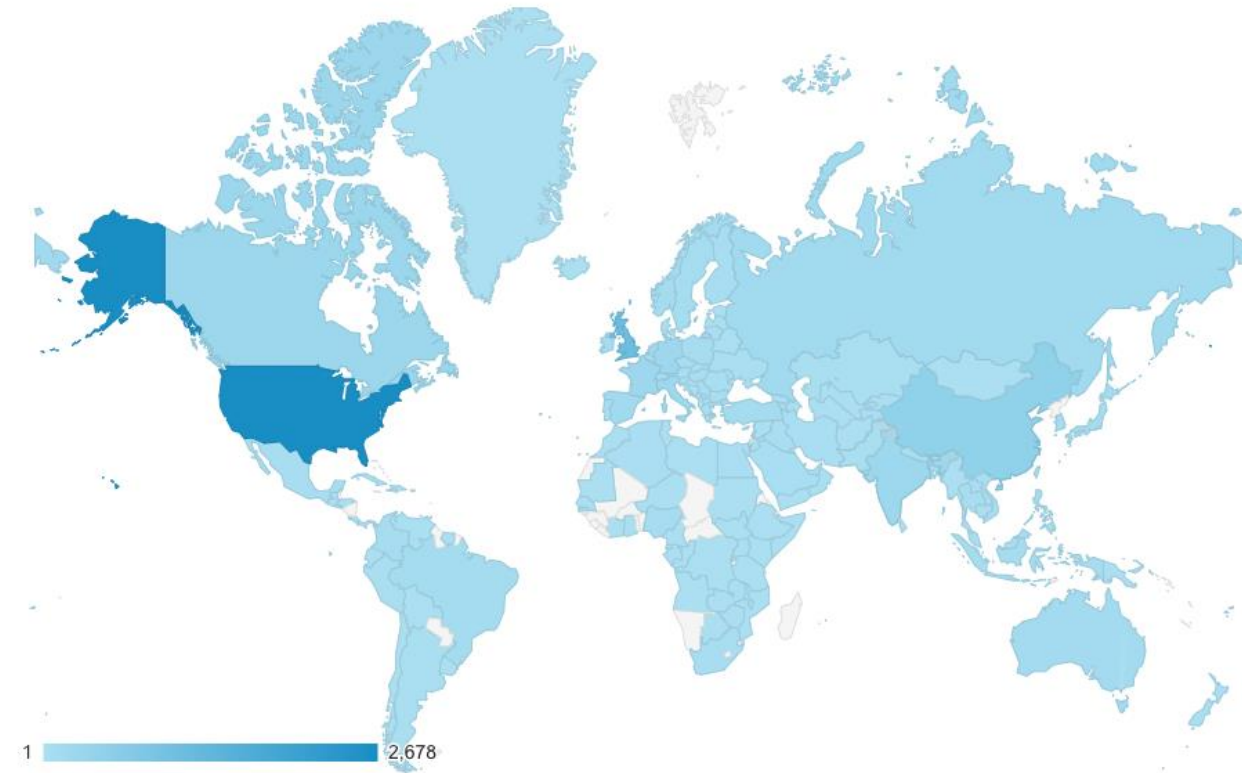

HalldaleGroup

Online Media Kit

Halldale.com – Website Overview

Website visitors - Top 50 countries

1. United States	26. Poland
2. United Kingdom	27. Philippines
3. China	28. Mexico
4. Canada	29. Finland
5. India	30. Hong Kong
6. Germany	31. Malaysia
7. France	32. Belgium
8. Italy	33. Israel
9. Spain	34. South Africa
10. Russia	35. Switzerland
11. Australia	36. Thailand
12. Netherlands	37. Taiwan
13. Singapore	38. Bangladesh
14. Turkey	39. Greece
15. Japan	40. Portugal
16. Norway	41. Argentina
17. Brazil	42. New Zealand
18. South Korea	43. Ukraine
19. (not set)	44. Bulgaria
20. Ireland	45. Hungary
21. Sweden	46. Peru
22. Indonesia	47. Austria
23. Nigeria	48. Kazakhstan
24. Colombia	49. Pakistan
25. United Arab Emirates	50. Vietnam

Website activity by Region

1. Americas	3,315 (37.45%)
2. Europe	3,076 (34.75%)
3. Asia	1,913 (21.61%)
4. Africa	283 (3.20%)
5. Oceania	178 (2.01%)
6. (not set)	87 (0.98%)

Analytics Overview

12850 users per month
 14000 sessions per month
 23000 page views per month
 00:01:54 average session duration